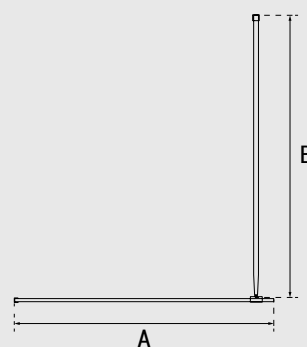

kabina walk in **leafy 200**

black

model	indeks	wymiary [cm]	A	B	C	D	E	F	PLN brutto
leafy black 100	LF-100-200C	100 x 200	980-1000	max 1200	2000	-	-	-	1210,00
leafy black 110	LF-110-200C	110 x 200	1080-1100	max 1200	2000	-	-	-	1260,00
leafy black 120	LF-120-200C	120 x 200	1180-1200	max 1200	2000	-	-	-	1325,00